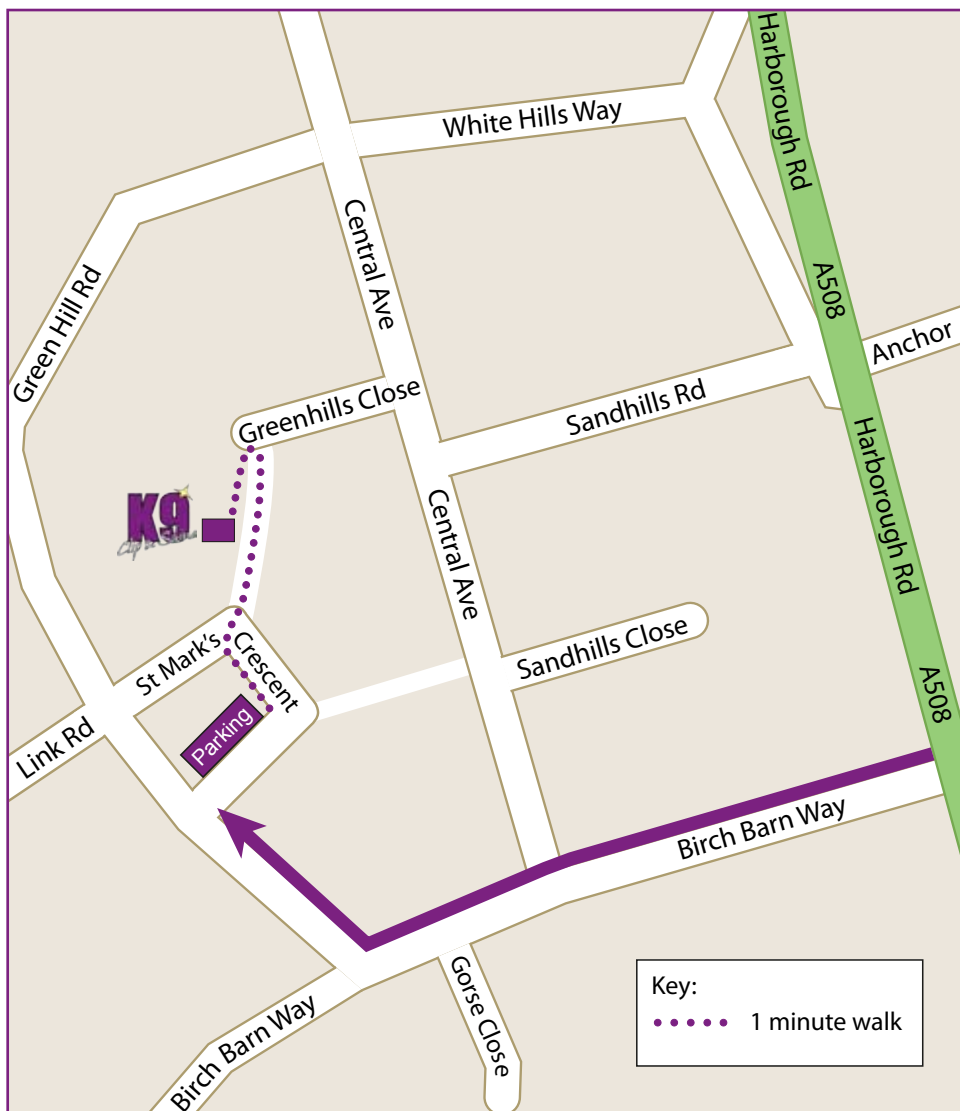

How to find us...

**K9 Clip and Shine is located at:
8 Greenhills Close, Kingsthorpe, Northampton
(Please park at St Mark's Crescent NN2 8EG)**

Customer Parking is located in the next street behind the salon in St Mark's Crescent, Northampton NN2 8EG, opposite the Church in the parking area cut into the green as shown on the map.

From the parking area it is a short walk of less than 1 minute to reach the salon.

Simply park in the area shown on the map and then while keeping your back to the Church walk along the path to the far opposite corner where you will find a small alleyway (not the one at the side of the Church).

At the top of the alleyway the first house immediately on the left is where you will find the salon, just look for the signs of the purple dog!

The St Mark's Crescent car park must be used at all times when arriving and collecting your pets from the salon. However, if you are disabled or have any special mobility needs (or your pet has mobility problems) then you may park directly at the salon with prior arrangement.