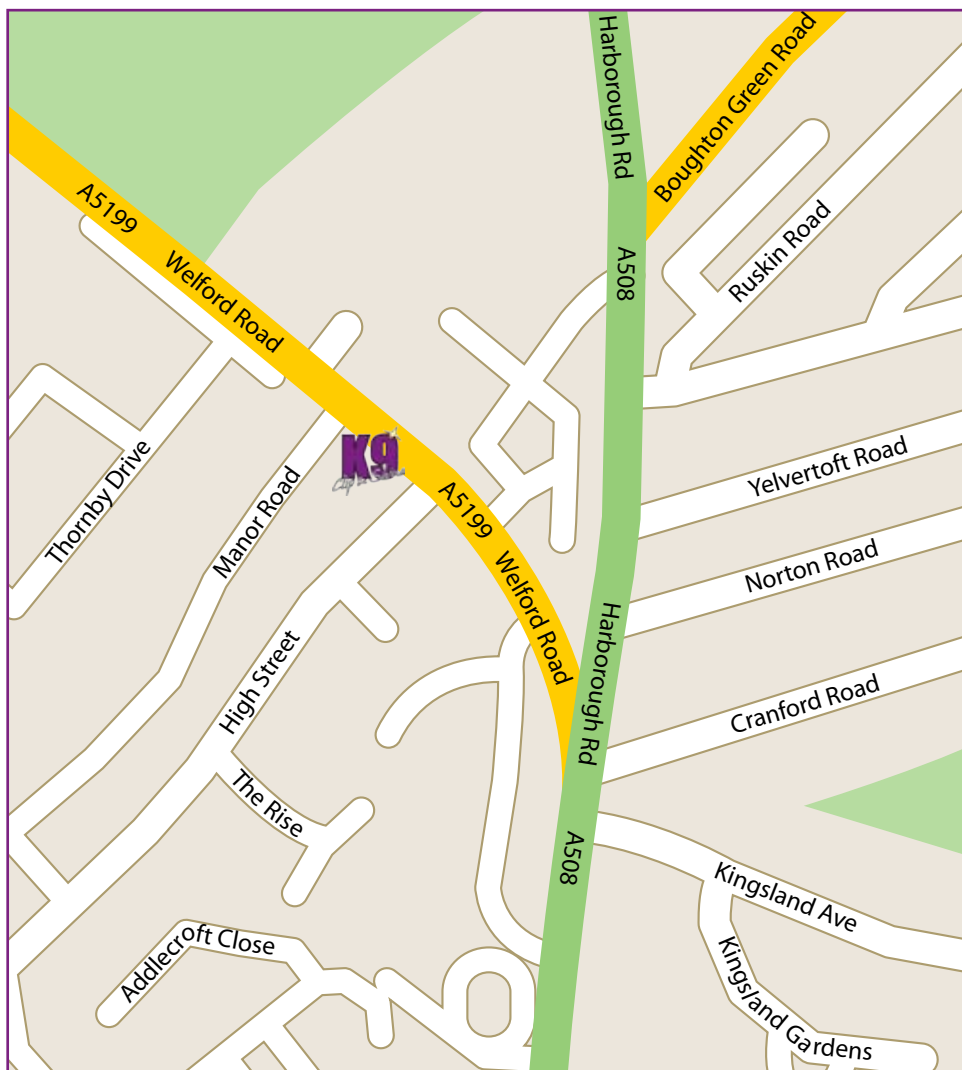

# How to find us...

Our salon is conveniently located within the Central Kingsthorpe shopping area opposite the Texaco garage / KMC MOT centre and next to Haveaballoon at;

**31 Welford Road, Northampton, NN2 8AQ**

Customer car parking is directly outside the shop, and is accessed through a dropped curb situated within the bus stop that runs off the Welford Road in front of the shop.

**Keeping the local area tidy:** In the event that your dog should decide to go to the toilet outside the shop then we would be grateful if you would pick it up. We are more than willing to dispose of it for you at the salon and can also provide doggy waste bags if needed.

If you need any help finding us then please don't hesitate to call.

**T: 01604 844896 or 01604 791515**

**M: 07780 578173**

**Important safety notice -** Please ensure when entering and exiting the parking area that you are considerate and aware of all pedestrian movements along the pathway that crosses the dropped curb access to our parking area, and also that you are careful of other vehicles using this area of the Welford Road and the Bus stop.